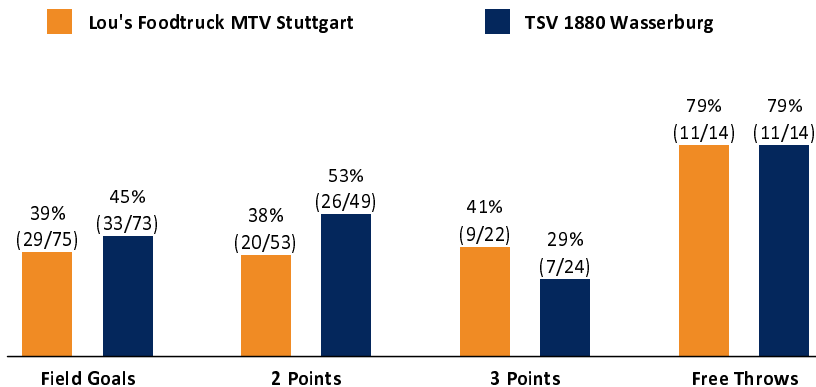

WAS - TSV 1880 Wasserburg (Coach: LUIS Prantl)

No.	Name	Min	PTS	2 Points	3 Points	Field Goals	Free Throws	OR	DR	TR	AS	ST	TO	BS	SB	PF	FD	EFF	+/-
*4	HILL Kathleen Anne	32:24	8	1/6 (17%)	2/6 (33%)	3/12 (25%)		1	3	4	1	2	3	1		4	2	4	2
*6	PERNER Maria	26:31	10	1/5 (20%)	2/6 (33%)	3/11 (27%)	2/2 (100%)		4	4	4	3	4			2	3	9	7
*11	PERNER Sophie	30:28	14	4/6 (67%)	1/5 (20%)	5/11 (45%)	3/5 (60%)	2	1	3	3	1			1	3	13	7	
*12	VAN BEERS Bente Maria	23:04	7	2/8 (25%)		2/8 (25%)	3/4 (75%)	3	3	6	4		1	3	1	4	2	12	-5
13	POP Alessia	7:58	0	0/1 (0%)	0/1 (0%)	0/2 (0%)			2	2		1						1	-3
22	SCHOLZGART Manuela	28:31	12	3/3 (100%)	2/6 (33%)	5/9 (56%)		1	3	4	3		3					12	6
32	LIECKFELD Lina	20:48	17	8/10 (80%)		8/10 (80%)	1/1 (100%)	3	4	7			2	2		2	1	22	10
*44	WALDNER Victoria	30:16	16	7/10 (70%)		7/10 (70%)	2/2 (100%)	2	7	9	3		3			2	1	22	6
Team / Coach								3	3	6			1				5		
Totals		200:00	84	26/49 (53%)	7/24 (29%)	33/73 (45%)	11/14 (79%)	15	30	45	18	7	17	6	2	14	12	100	6

STU	WAS
14 / 23 / 37	15 / 30 / 45
14	18
14	14
14	12
11	17
11	7
36	36
9	15
7 (19:12)	17 (65:82)
13-0 (78:82)	10-0 (43:49)
	8
	5

LEGEND

Min Minutes Played DR Defensive Rebounds AS Assists BS Blocked Shots PF Fouls +/- Plus-Minus-Rating
DNP Did Not Play OR Offensive Rebounds ST Steals SB Shots Blocked FD Fouls Drawn * Starters
PTS Points TR Total Rebounds TO Turnovers EFF Efficiency = ((PTS + TR + AS + ST + BS) - ((FGA - FGM) + (FTA - FTM) + TO))