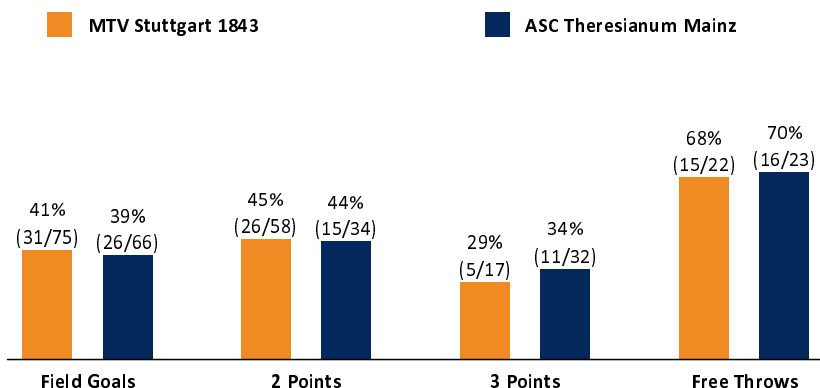

MAI - ASC Theresianum Mainz (Coach: JACKSON Conrad)

No.	Name	Min	PTS	2 Points	3 Points	Field Goals	Free Throws	OR	DR	TR	AS	ST	TO	BS	SB	PF	FD	EFF	+/-
*2	KRÜGER Saskia	37:04	9	2/5 (40%)		2/5 (40%)	5/6 (83%)	1	11	12	1	3	6	2		3	4	17	-3
4	FRUEAUFF Fanny	1:33	0		0/1 (0%)	0/1 (0%)												-1	-1
*5	KRAUS Alina	27:32	23	4/5 (80%)	5/9 (56%)	9/14 (64%)			3	3	2	3	3	1		3	1	24	5
*7	DÖTSCH Alina	28:18	3	0/3 (0%)	1/3 (33%)	1/6 (17%)		4	4	8	3		5			5	2	4	10
8	KRIEBEL Charlotte	12:53	6	0/2 (0%)	2/2 (100%)	2/4 (50%)		1	3	4	5	1	6			2		8	-12
12	KRULL Hannah	13:48	2		0/5 (0%)	0/5 (0%)	2/2 (100%)	1	1	2	1			1		3	2	1	-16
*13	EPOCH Josephine Libby	38:52	8	2/4 (50%)	0/2 (0%)	2/6 (33%)	4/5 (80%)		5	5	7	1	5	1		2	4	12	5
*32	RABE Jordan Emyle	40:00	28	7/15 (47%)	3/10 (30%)	10/25 (40%)	5/10 (50%)	3	3	6	1	2	3	1		5	15	-3	
Team / Coach								3	3	6						6			
Totals			200:00	79	15/34 (44%)	11/32 (34%)	26/66 (39%)	16/23 (70%)	13	33	46	20	10	28	6	18	18	86	-3

STU	MAI
10 / 31 / 41	13 / 33 / 46
17	20
18	18
18	18
18	28
20	10
42	22
10	4
2	2
16 (49:33)	6 (2:8)
10-0 (29:16)	8-0 (66:63)
Lead Changes: 8	
Times Tied: 1	

LEGEND
Min Minutes Played   DR Defensive Rebounds   AS Assists   BS Blocked Shots   PF Fouls   +/- Plus-Minus-Rating
DNP Did Not Play   OR Offensive Rebounds   ST Steals   SB Shots Blocked   FD Fouls Drawn   * Starters
PTS Points   TR Total Rebounds   TO Turnovers   EFF Efficiency = ((PTS + TR + AS + ST + BS) - ((FGA - FGM) + (FTA - FTM) + TO))