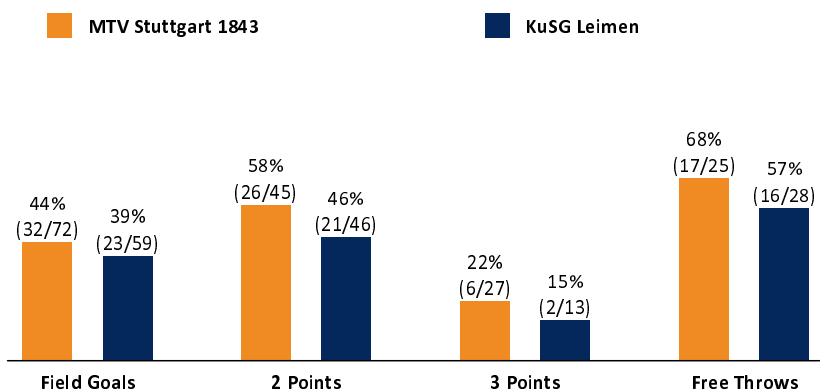

LEI - KuSG Leimen (Coach: HERB Michael)

No.	Name	Min	PTS	2 Points	3 Points	Field Goals	Free Throws	OR	DR	TR	AS	ST	TO	BS	SB	PF	FD	EFF	+/-	
3	ARUNA Imena	10:28	3	1/2 (50%)		1/2 (50%)	1/2 (50%)	1	1	2	1	1	8			3	2	-3	-26	
*5	KLÄHN Marie	24:41	8	3/6 (50%)	0/3 (0%)	3/9 (33%)	2/4 (50%)		1	1		2	2				3	1	-2	
*6	MATZ Shanine	26:13	8	2/5 (40%)	1/2 (50%)	3/7 (43%)	1/3 (33%)	2	1	3	1	2	2			1	3	6	-19	
7	WUCKEL Anna-Lisa	19:08	0	0/2 (0%)	0/1 (0%)	0/3 (0%)		3	1	4			6			2		-5	-28	
*9	SCHMIDT Carolin	21:49	7	2/8 (25%)	0/3 (0%)	2/11 (18%)	3/4 (75%)	3	2	5	1	1	2				4	2	3	
13	SCHICK Hannah	21:16	6	1/4 (25%)		1/4 (25%)	4/4 (100%)		2	2		1				1	3	6	-14	
*15	HILDEBRANDT Nina	24:49	7	2/3 (67%)		2/3 (67%)	3/6 (50%)	5	4	9	1			1		1	4	14	1	
*21	STEINORT Neele	24:47	10	4/6 (67%)	0/2 (0%)	4/8 (50%)	2/3 (67%)	1	2	3		1	5		1	4	2	4	-2	
22	PEPIC Valentina	15:11	10	5/9 (56%)		5/9 (56%)		2	4	6	1	2	2			3		13	-24	
44	IVANCIC Nikolina	11:38	5	1/1 (100%)	1/2 (50%)	2/3 (67%)	0/2 (0%)				1	1				4	1	4	-4	
Team / Coach									3	3		1			1		2			
Totals			200:00	64	21/46 (46%)	2/13 (15%)	23/59 (39%)	16/28 (57%)	17	21	38	6	11	28	1	1	20	22	44	-23

STU	LEI
17 / 21 / 38	17 / 21 / 38
18	Rebounds OR/DR/TR
22	Assists
18	Fouls
20	Fouls Drawn
20	Turnovers
20	Steals
48	Points in the Paint
9	Second Chance Points
	Fast Break Points
32 (75:43)	Biggest Lead
10-0 (19:7)	Biggest Scoring Run
	Lead Changes: 0
	Times Tied: 2

LEGEND
Min Minutes Played   DR Defensive Rebounds   AS Assists   BS Blocked Shots   PF Fouls   +/- Plus-Minus-Rating
DNP Did Not Play   OR Offensive Rebounds   ST Steals   SB Shots Blocked   FD Fouls Drawn   * Starters
PTS Points   TR Total Rebounds   TO Turnovers   EFF Efficiency = ((PTS + TR + AS + ST + BS) - ((FGA - FGM) + (FTA - FTM) + TO))