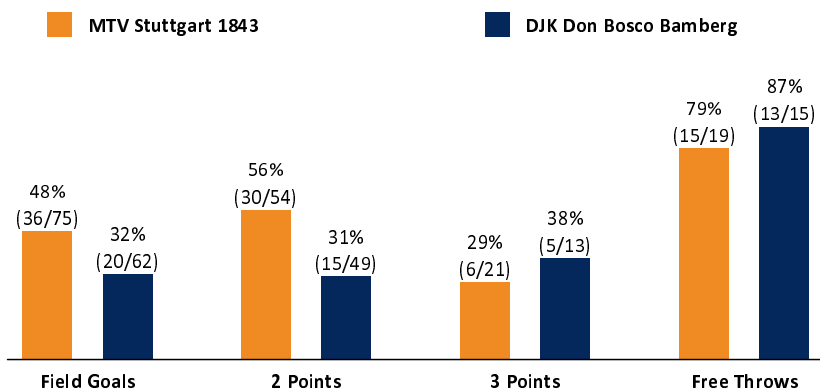

BAM - DJK Don Bosco Bamberg (Coach: GLOSER Samuel)

No.	Name	Min	PTS	2 Points	3 Points	Field Goals	Free Throws	OR	DR	TR	AS	ST	TO	BS	SB	PF	FD	EFF	+/-	
1	WOLDEMICHAE Danait	12:57	5	1/2 (50%)	1/3 (33%)	2/5 (40%)			2	2			2					2	-4	
*5	KÖHLER Marisa	31:14	10	3/8 (38%)	0/1 (0%)	3/9 (33%)	4/4 (100%)		2	2	2	1	3		1	2	3	6	-23	
*7	BARTH Jana	23:57	7	1/4 (25%)	1/4 (25%)	2/8 (25%)	2/2 (100%)		2	2	2	1	6			2	1	0	-10	
8	SACHNOVSKI Stephanie	23:05	11	4/12 (33%)	0/1 (0%)	4/13 (31%)	3/4 (75%)	3	3	6	1	2	3	1	1	3	7	8	-4	
11	HIDALGO GIL Teresa	14:37	1	0/2 (0%)		0/2 (0%)	1/1 (100%)				1		1		1	3	1	-1	-15	
*13	HIDALGO GIL Katarina	14:24	2	1/1 (100%)		1/1 (100%)			1	1			5					-2	-16	
*16	SPIEGEL Sarah	18:56	2	0/4 (0%)		0/4 (0%)	2/2 (100%)	1	2	3						3	1	1	-28	
17	KURZENDORFER Hannah	28:07	4	2/5 (40%)		2/5 (40%)		3	6	9	1		2			3		9	-18	
22	BEHRENS Alia	11:26	2	1/3 (33%)		1/3 (33%)											1	0	-12	
*42	ROSIWAL Linda	21:17	14	2/8 (25%)	3/4 (75%)	5/12 (42%)	1/2 (50%)	3	2	5			2	1			1	10	-30	
Team / Coach								4	3	7		1					6			
Totals			200:00	58	15/49 (31%)	5/13 (38%)	20/62 (32%)	13/15 (87%)	14	23	37	7	4	25	2	3	16	15	39	-35

STU	BAM
13 / 26 / 39	14 / 23 / 37
17	7
17	16
16	15
10	25
20	4
54	22
7	8
38 (89:51)	0 (:)
11-0 (11:0)	8-0 (11:8)
	Lead Changes: 0
	Times Tied: 0

LEGEND
Min Minutes Played   DR Defensive Rebounds   AS Assists   BS Blocked Shots   PF Fouls   +/- Plus-Minus-Rating
DNP Did Not Play   OR Offensive Rebounds   ST Steals   SB Shots Blocked   FD Fouls Drawn   * Starters
PTS Points   TR Total Rebounds   TO Turnovers   EFF Efficiency = ((PTS + TR + AS + ST + BS) - ((FGA - FGM) + (FTA - FTM) + TO))