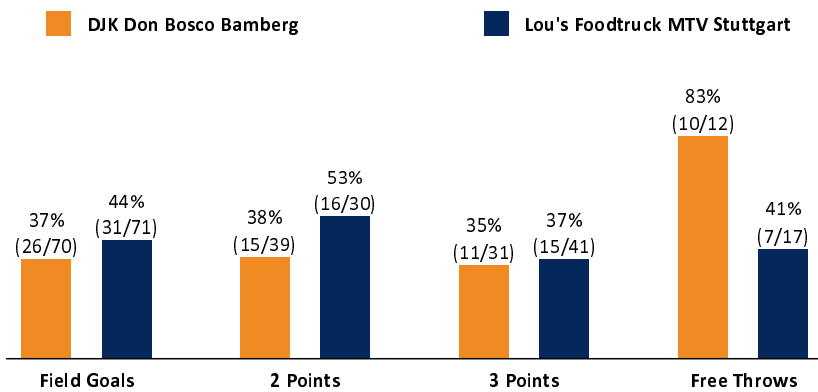

DJK Don Bosco Bamberg 73 : 84

Lou's Foodtruck MTV Stuttgart

Referee: ENGLISCH Anna Sofie
Umpires: BEMFERT Lucas /
Commissioner:

Attendance: 100
Bamberg, Graf-Stauffenberg-Schule, SA 22 MRZ 2025, 19:00, Game-ID: 10408

STU - Lou's Foodtruck MTV Stuttgart (Coach: DA SILVA Cyril)

No.	Name	Min	PTS	2 Points	3 Points	Field Goals	Free Throws	OR	DR	TR	AS	ST	TO	BS	SB	PF	FD	EFF	+/-
*0	SCHEU Joanna	31:23	3	0/3 (0%)	1/2 (50%)	1/5 (20%)			2	2	7	3	1				1	10	17
*1	POWELL Jada Marai Jean	22:16	6	3/5 (60%)		3/5 (60%)	0/4 (0%)	4	8	12		1	2			2	2	11	5
*3	MAITRA Lilith	18:34	10	2/2 (100%)	1/3 (33%)	3/5 (60%)	3/5 (60%)	2	2	4	4	1	4			2	6	11	0
*4	GROTH Louisa	21:44	15		5/9 (56%)	5/9 (56%)	0/2 (0%)		2	2	3	1	2			2	2	13	7
5	EL-HAIWAN Salma	25:00	16	3/4 (75%)	3/8 (38%)	6/12 (50%)	1/2 (50%)	2	3	5	1	3	3			1	1	15	18
12	NGOME KANGUE Muna	11:58	3	1/4 (25%)		1/4 (25%)	1/2 (50%)	3	1	4		2	1				2	4	3
13	IVANCIC Diana	19:30	8	3/5 (60%)	0/3 (0%)	3/8 (38%)	2/2 (100%)	2	3	5	2	3	3			2	3	10	16
14	PEREIRA GNASSINGBE Asrama Siumara	7:45	3	0/2 (0%)	1/3 (33%)	1/5 (20%)		1		1	1					1		1	-11
22	ANTIC Nikolina	13:35	3		1/2 (50%)	1/2 (50%)			3	3	1	1	1			1		6	-1
31	KEHRENBURG Amelie	11:13	6		2/5 (40%)	2/5 (40%)						1				1		4	-1
*33	SCHREINER Jana	17:02	11	4/5 (80%)	1/6 (17%)	5/11 (45%)			2	2	2	2	3				1	8	2
Team / Coach								2	3	5			1			4			
Totals			200:00	84	16/30 (53%)	15/41 (37%)	31/71 (44%)	7/17 (41%)	16	29	45	21	18	21		12	18	97	11